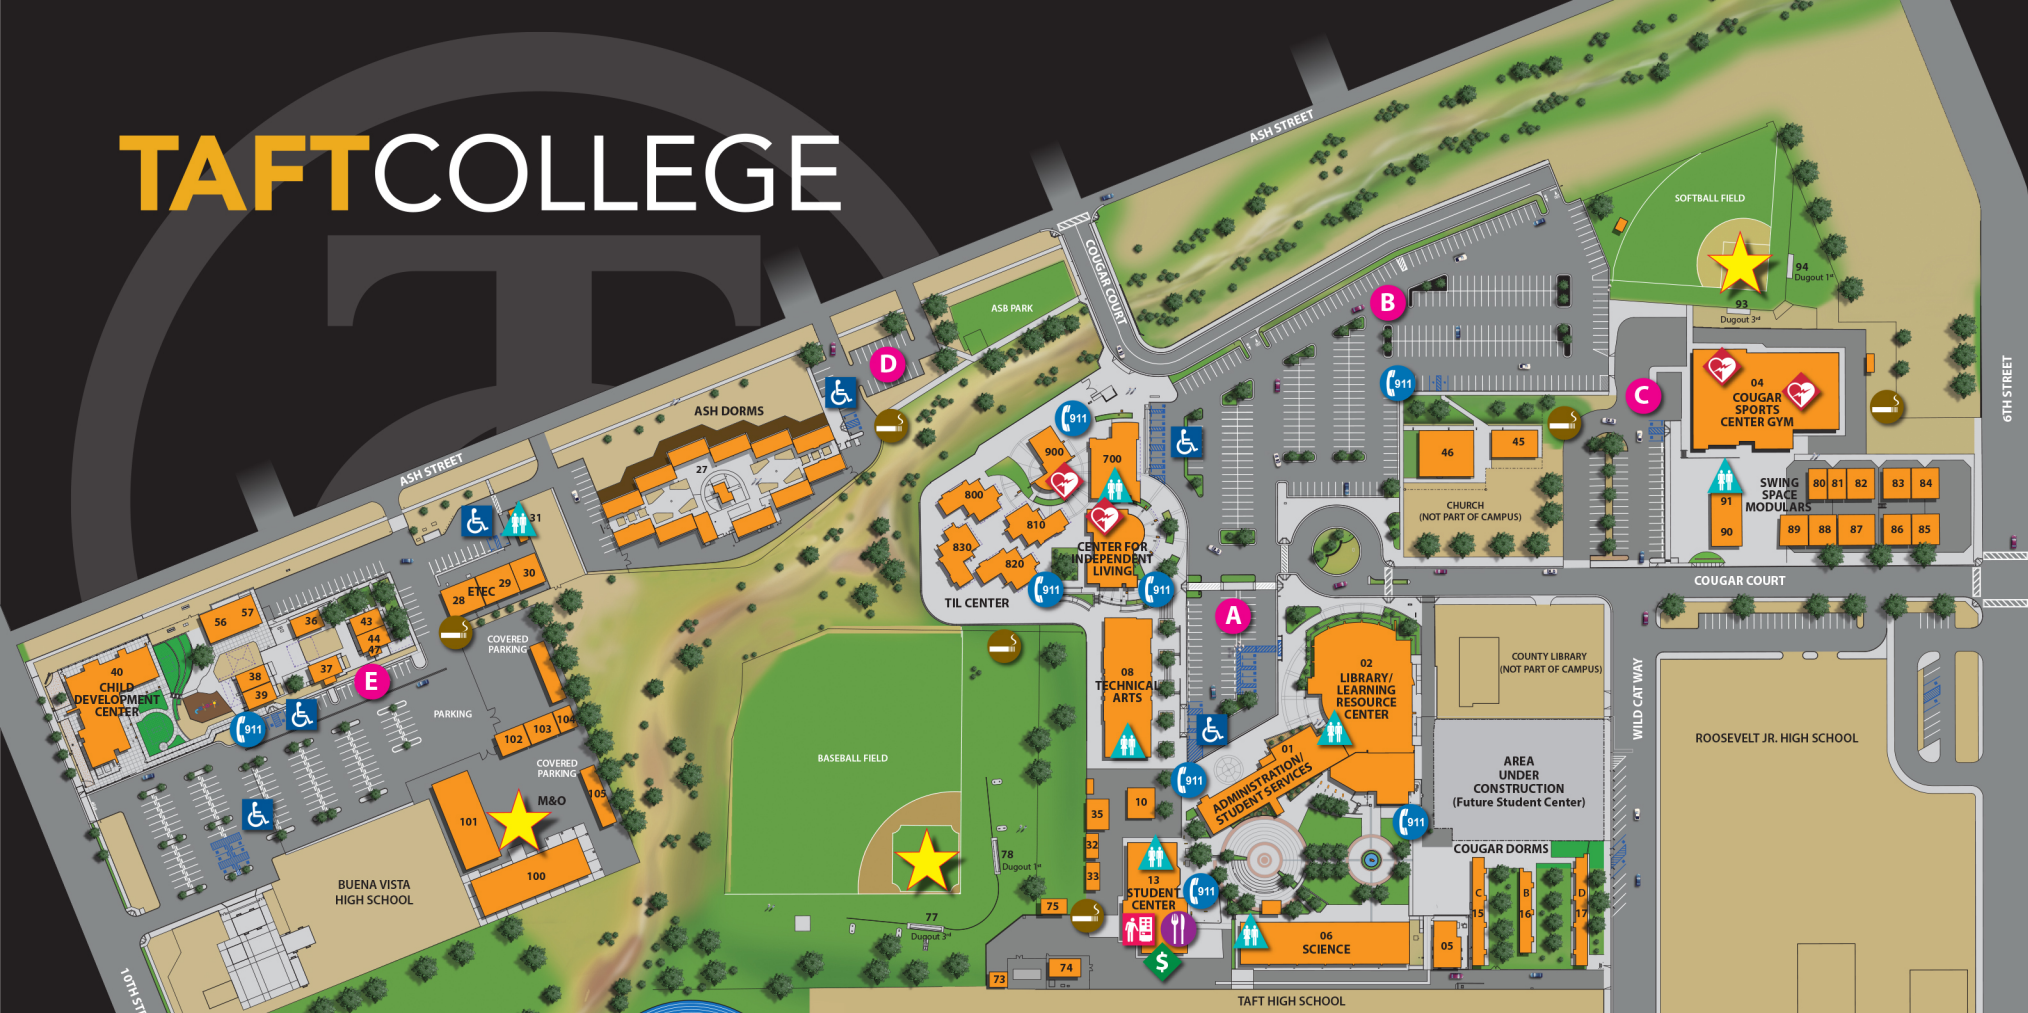

TAFT COLLEGE

CAMPUS DIRECTORY

- | | | | | |
|---|--|-----------------------|--------------------------------|---------------------------|
| 01 Administration | 28 Energy Technology and Engineering Center (ETEC) | 43 Childcare (1) | 83 G4 Classroom | 102 M&O Vehicle Storage |
| 02 Library/Learning Resource Center | 29 ETEC | 44 Childcare (2) | 84 G5 Classroom | 103 M&O Vehicle Storage |
| 04 Cougar Sports Center Gym | 30 ETEC | 45 Dental Hygiene (A) | 85 G6 Classroom | 104 M&O Storage |
| 05 Chevron Innovation Lab (CHEV) | 31 ETEC Restrooms | 46 Dental Hygiene (B) | 86 G7 Classroom | 105 M&O Parking |
| 06 Science | 32 IT Development | 47 Childcare Lounge | 87 G8 Classroom | 700 CIL Main Building |
| 08 Technical Arts (Art Gallery) | 33 Food Storage | 56 Childcare (10) | 88 G9 Classroom | 800 CIL Demonstration (A) |
| 10 IT Office | 35 I.T. Research Offices | 57 Childcare (9) | 89 G10 Classroom | 810 CIL Demonstration (B) |
| 13 Student Center/Veterans Center and Assessment Center | 36 Childcare (8) | 73 Baseball Storage | 90 G11 Student Center | 820 CIL Demonstration (C) |
| 15 Cougar Dorm (Building B) | 37 Childcare (3) | 74 Central Plant | 91 G12 Restrooms | 830 CIL Demonstration (D) |
| 16 Cougar Dorm (Building C) | 38 Childcare (4) | 75 Grounds | 99 Bookstore at Pilot Plaza | 900 CIL Student Center |
| 17 Cougar Dorm (Building D) | 39 Childcare (5) | 80 G1 Office | 100 Maintenance and Operations | |
| 27 Ash Street Dorms | 40 Child Development Center | 81 G2 Faculty Offices | 101 Maintenance Shop | |
| | | 82 G3 Classroom | | |