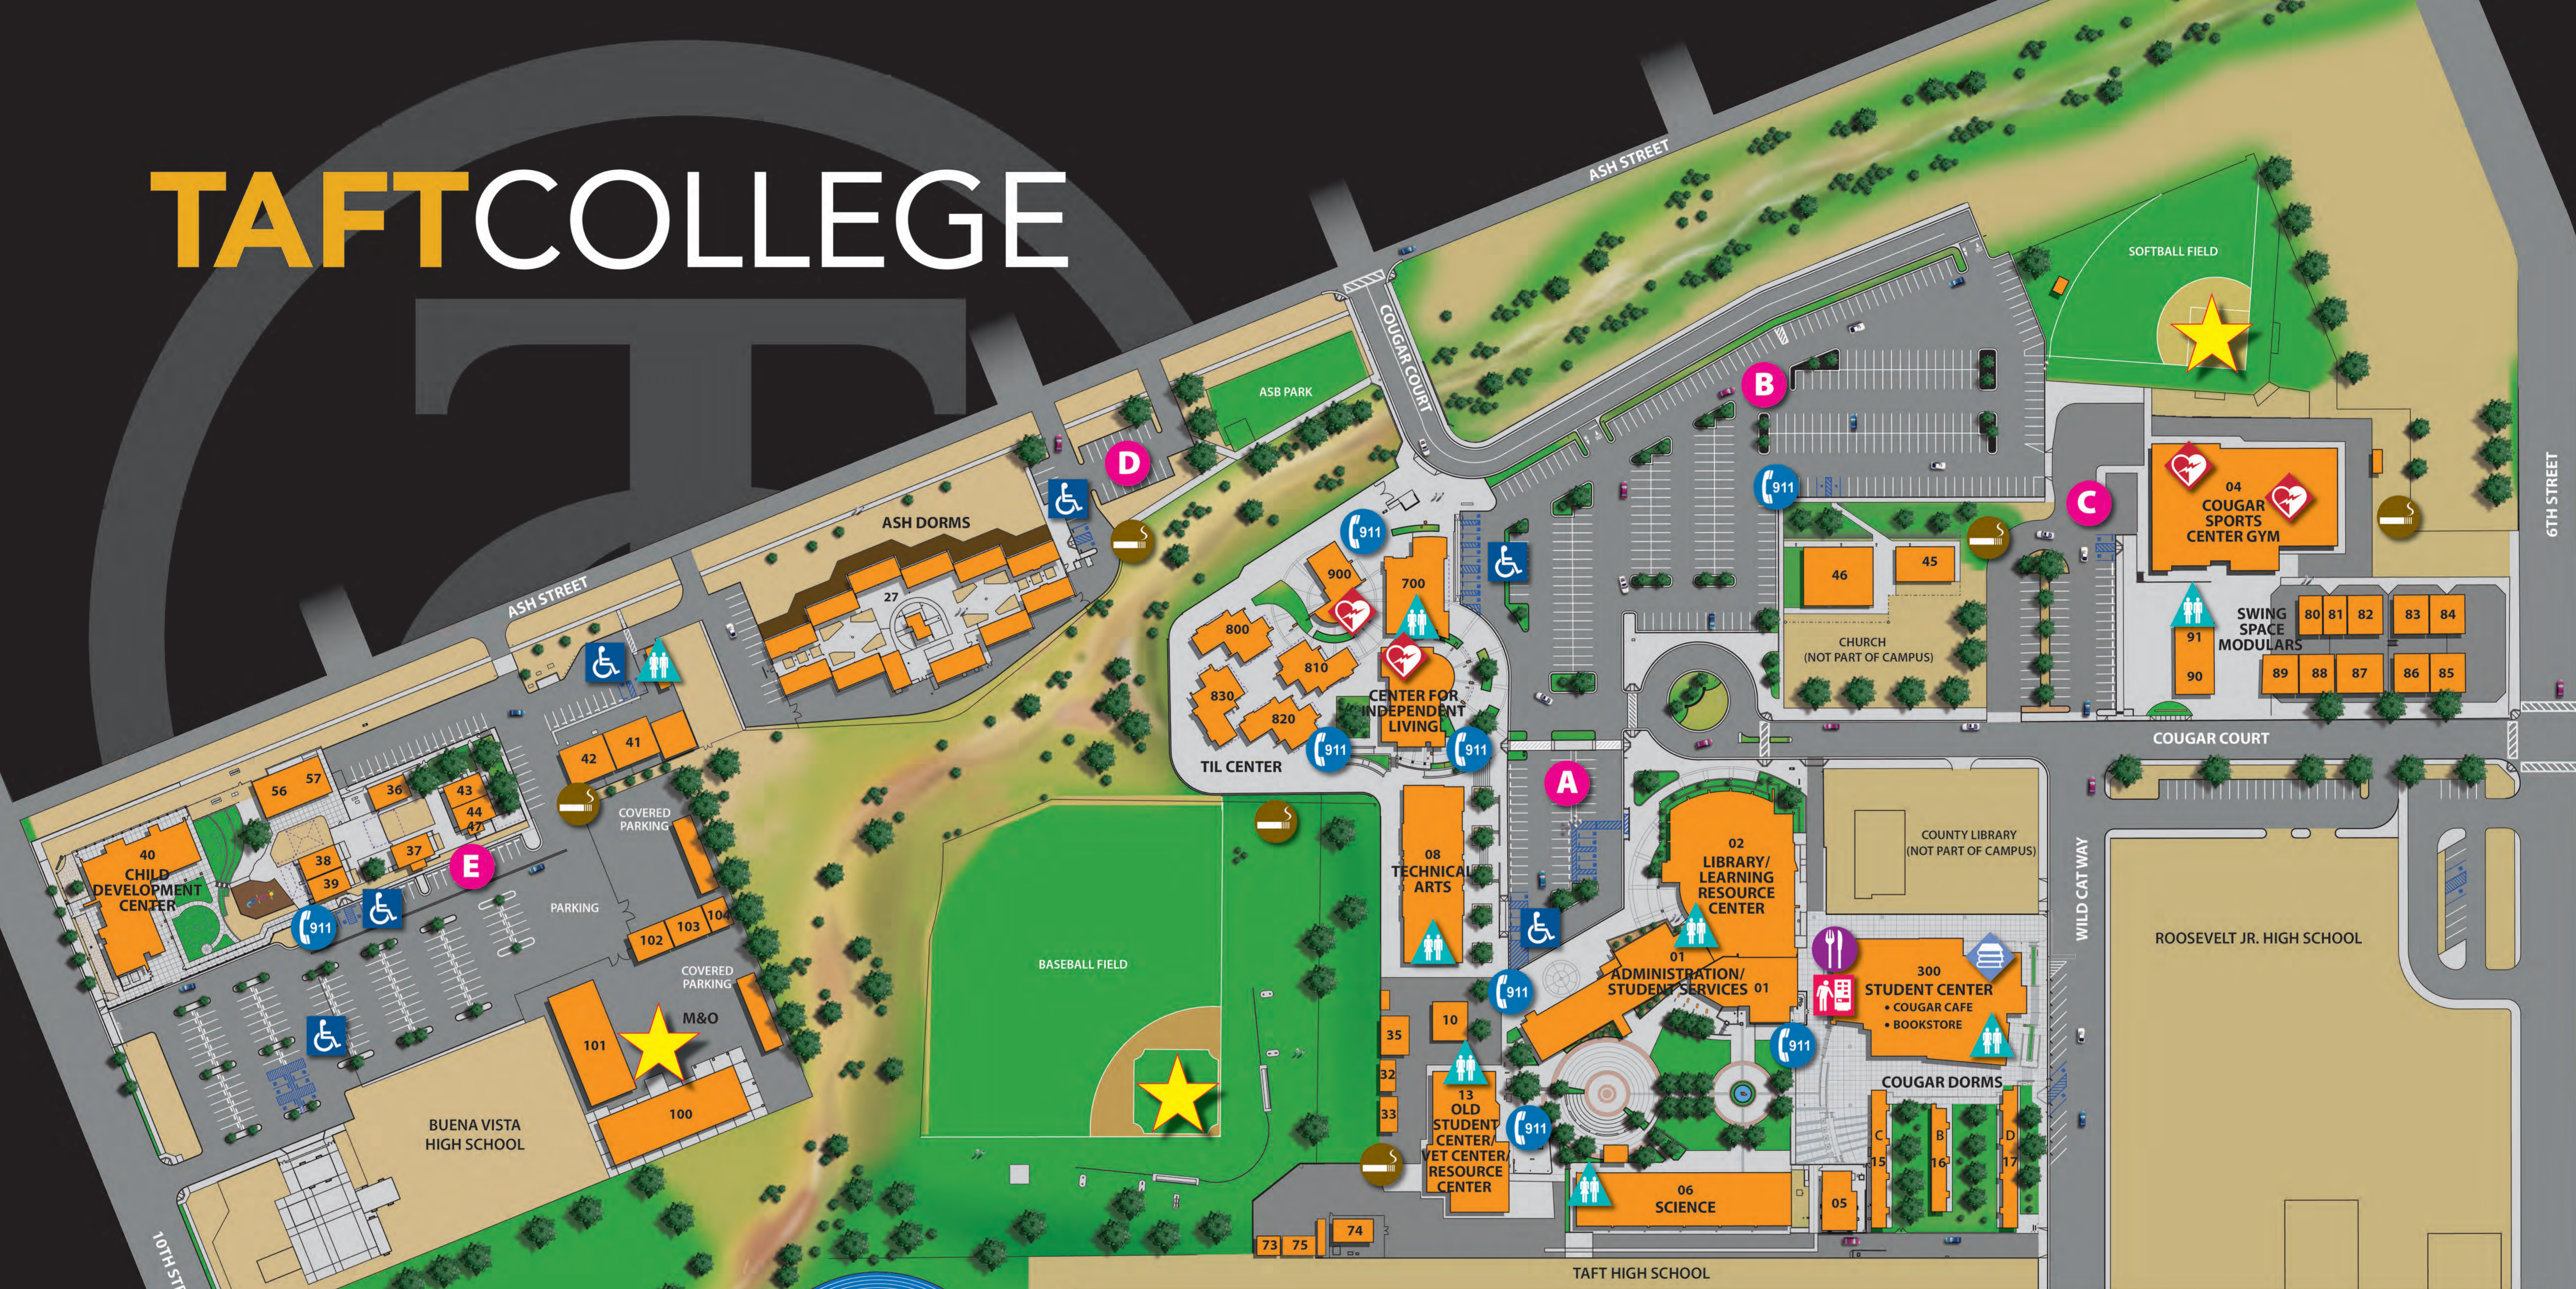

TAFT COLLEGE

CAMPUS DIRECTORY

- | | | | | |
|---|--|--|--|---|
| <ul style="list-style-type: none"> 01 Administration 02 Library/Learning Resource Center 04 Cougar Sports Center Gym 05 Chevron Innovation Lab 06 Science 08 Technical Arts (Art Gallery) 10 IT Office 13 Old Student Center/Vet Center/Resource Center 15 Cougar Dorm (Building B) 16 Cougar Dorm (Building C) | <ul style="list-style-type: none"> 17 Cougar Dorm (Building D) 27 Ash Street Dorms 32 IT Development 33 Food Storage 35 Office Support 36 Childcare (8) 37 Childcare (3) 38 Childcare (4) 39 Childcare (5) 40 Child Development Center 41 Energy Technology and Engineering (ETE) | <ul style="list-style-type: none"> 42 ETE 43 Childcare (1) 44 Childcare (2) 45 Dental Hygiene (A) 46 Dental Hygiene (B) 47 Childcare Lounge 56 Childcare (10) 57 Childcare (9) 58 Student Support Services 73 Baseball Storage 74 Central Plant | <ul style="list-style-type: none"> 75 Grounds 80 G1 Office 81 G2 Faculty Offices 82 G3 Classroom 83 G4 Classroom 84 G5 Classroom 85 G6 Classroom 86 G7 Classroom 87 G8 Classroom 88 G9 Classroom 89 G10 Classroom | <ul style="list-style-type: none"> 90 G11 Old Student Union 91 G12 Restrooms 100 Maintenance and Operations 101 Maintenance Shop 102 M&O Vehicle Storage 103 M&O Vehicle Storage 104 M&O Storage 300 Student Center 700 CIL Main Building 800 CIL Demonstration 900 CIL Student Center |
|---|--|--|--|---|