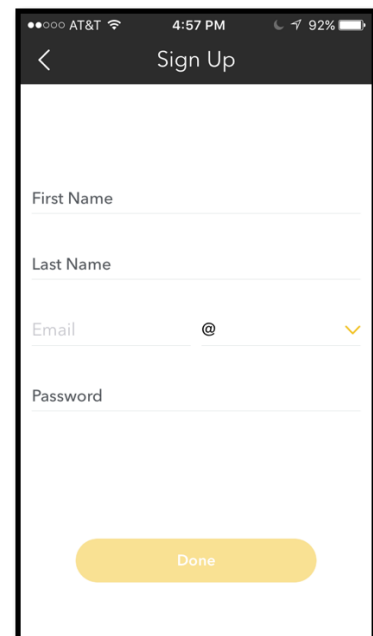

TAFTCOLLEGE CONNECT

- CAMPUS MAP, INCLUDING HOURS OF OPERATION
- GET ALERTED ABOUT EVENTS OCCURRING ON CAMPUS
- RECEIVE NOTIFICATIONS REGARDING CLASS CANCELLATIONS
- JOIN GROUPS AND INTERACT WITH OTHER STUDENTS OF TAFT COLLEGE
- KEEP TRACK OF CLASS SCHEDULES AND OTHER IMPORTANT DATES WITH OUR CALENDAR

Search "Taft College Connect" in the app store.

Click "Get Started."

Select "Sign Up."

Create your account using your Taft College student email.