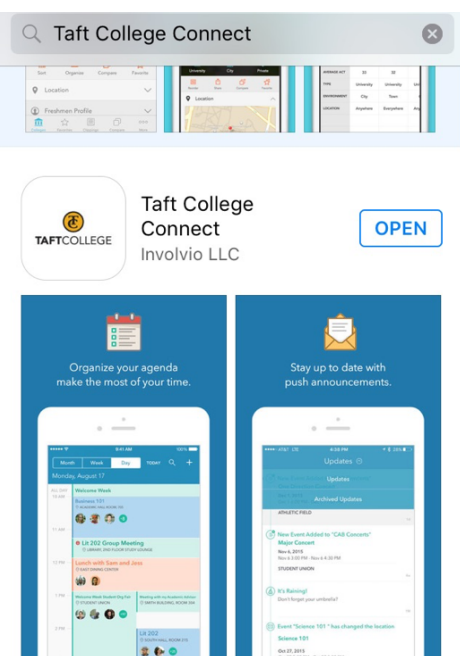

TAFTCOLLEGE CONNECT

- CAMPUS MAP, INCLUDING HOURS OF OPERATION
- GET ALERTED ABOUT EVENTS OCCURRING ON CAMPUS
- RECEIVE NOTIFICATIONS REGARDING CLASS CANCELLATIONS
- JOIN GROUPS AND INTERACT WITH OTHER STUDENTS OF TAFT COLLEGE
- KEEP TRACK OF CLASS SCHEDULES AND OTHER IMPORTANT DATES WITH OUR CALENDAR

Search "Taft College Connect" in the app store.

Click "Get Started."

Select "Sign Up."

Create your account using your Taft College student email.